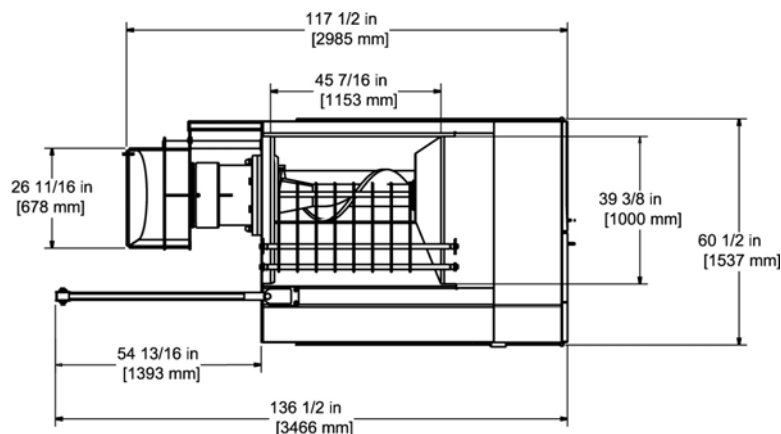

400 SERIES MULTICUT GRINDER

The PrimeGrind™ 400 series grinder (PG400) is a great choice for processing a wide variety of frozen materials. It can be equipped with a single or double plate/knife set in addition to the pre-cutter plate.

A robust, stainless steel feedscrew is driven by a backpressure absorbing main bearing. The main bearing greatly extends the useful life of the more costly transmission by buffering and equalizing backpressure loads.

A unique separation design between feedscrew and drive prevents lubrication contamination of the product.

The stainless steel hopper, throat and barrel all come with a fine, sanitary finish to ensure thorough sanitation.

Cozzini can make custom-fitted hopper extensions and safety guarding to meet your loading requirements.

PrimeGrind 400 integrates seamlessly into any production line – simple or complex – where grinding is required prior to further processing.

PRIMEGRIND 400		
<i>Voltage</i>	<i>hp</i>	<i>kW</i>
380 or 460 V	125	90
	150	110

10/08 E

WORLD HEADQUARTERS Cozzini, Inc.
4300 West Bryn Mawr Avenue Chicago, IL 60646-5943 U.S.A

COZZINIGROUP
COMPLETE FOOD EQUIPMENT SOLUTIONS

WORLD REPRESENTATION • 773 478-9700 • www.cozzini.com • sales@cozzini.com