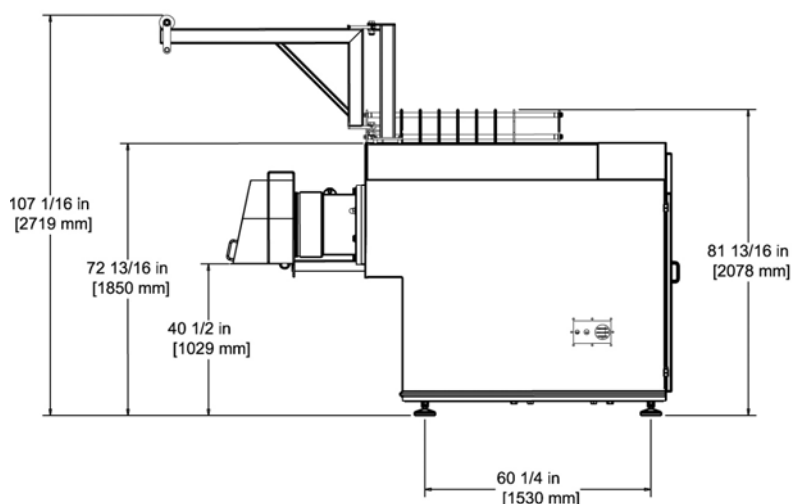

400 SERIES MULTICUT GRINDER

The PrimeGrind™ 400 series grinder (PG400) is a great choice for processing a wide variety of frozen materials. It can be equipped with a single or double plate/knife set in addition to the pre-cutter plate.

A robust, stainless steel feedscrew is driven by a backpressure absorbing main bearing. The main bearing greatly extends the useful life of the more costly transmission by buffering and equalizing backpressure loads.

A unique separation design between feedscrew and drive prevents lubrication contamination of the product.

The stainless steel hopper, throat and barrel all come with a fine, sanitary finish to ensure thorough sanitation.

Cozzini can make custom-fitted hopper extensions and safety guarding to meet your loading requirements.

PrimeGrind 400 integrates seamlessly into any production line – simple or complex – where grinding is required prior to further processing.

PRIMEGRIND 400		
<i>Voltage</i>	<i>hp</i>	<i>kW</i>
380 or 460 V	125	90
	150	110

10/08 E

WORLD HEADQUARTERS Cozzini, Inc.
4300 West Bryn Mawr Avenue Chicago, IL 60646-5943 U.S.A

COZZINIGROUP
COMPLETE FOOD EQUIPMENT SOLUTIONS

WORLD REPRESENTATION • 773 478-9700 • www.cozzini.com • sales@cozzini.com